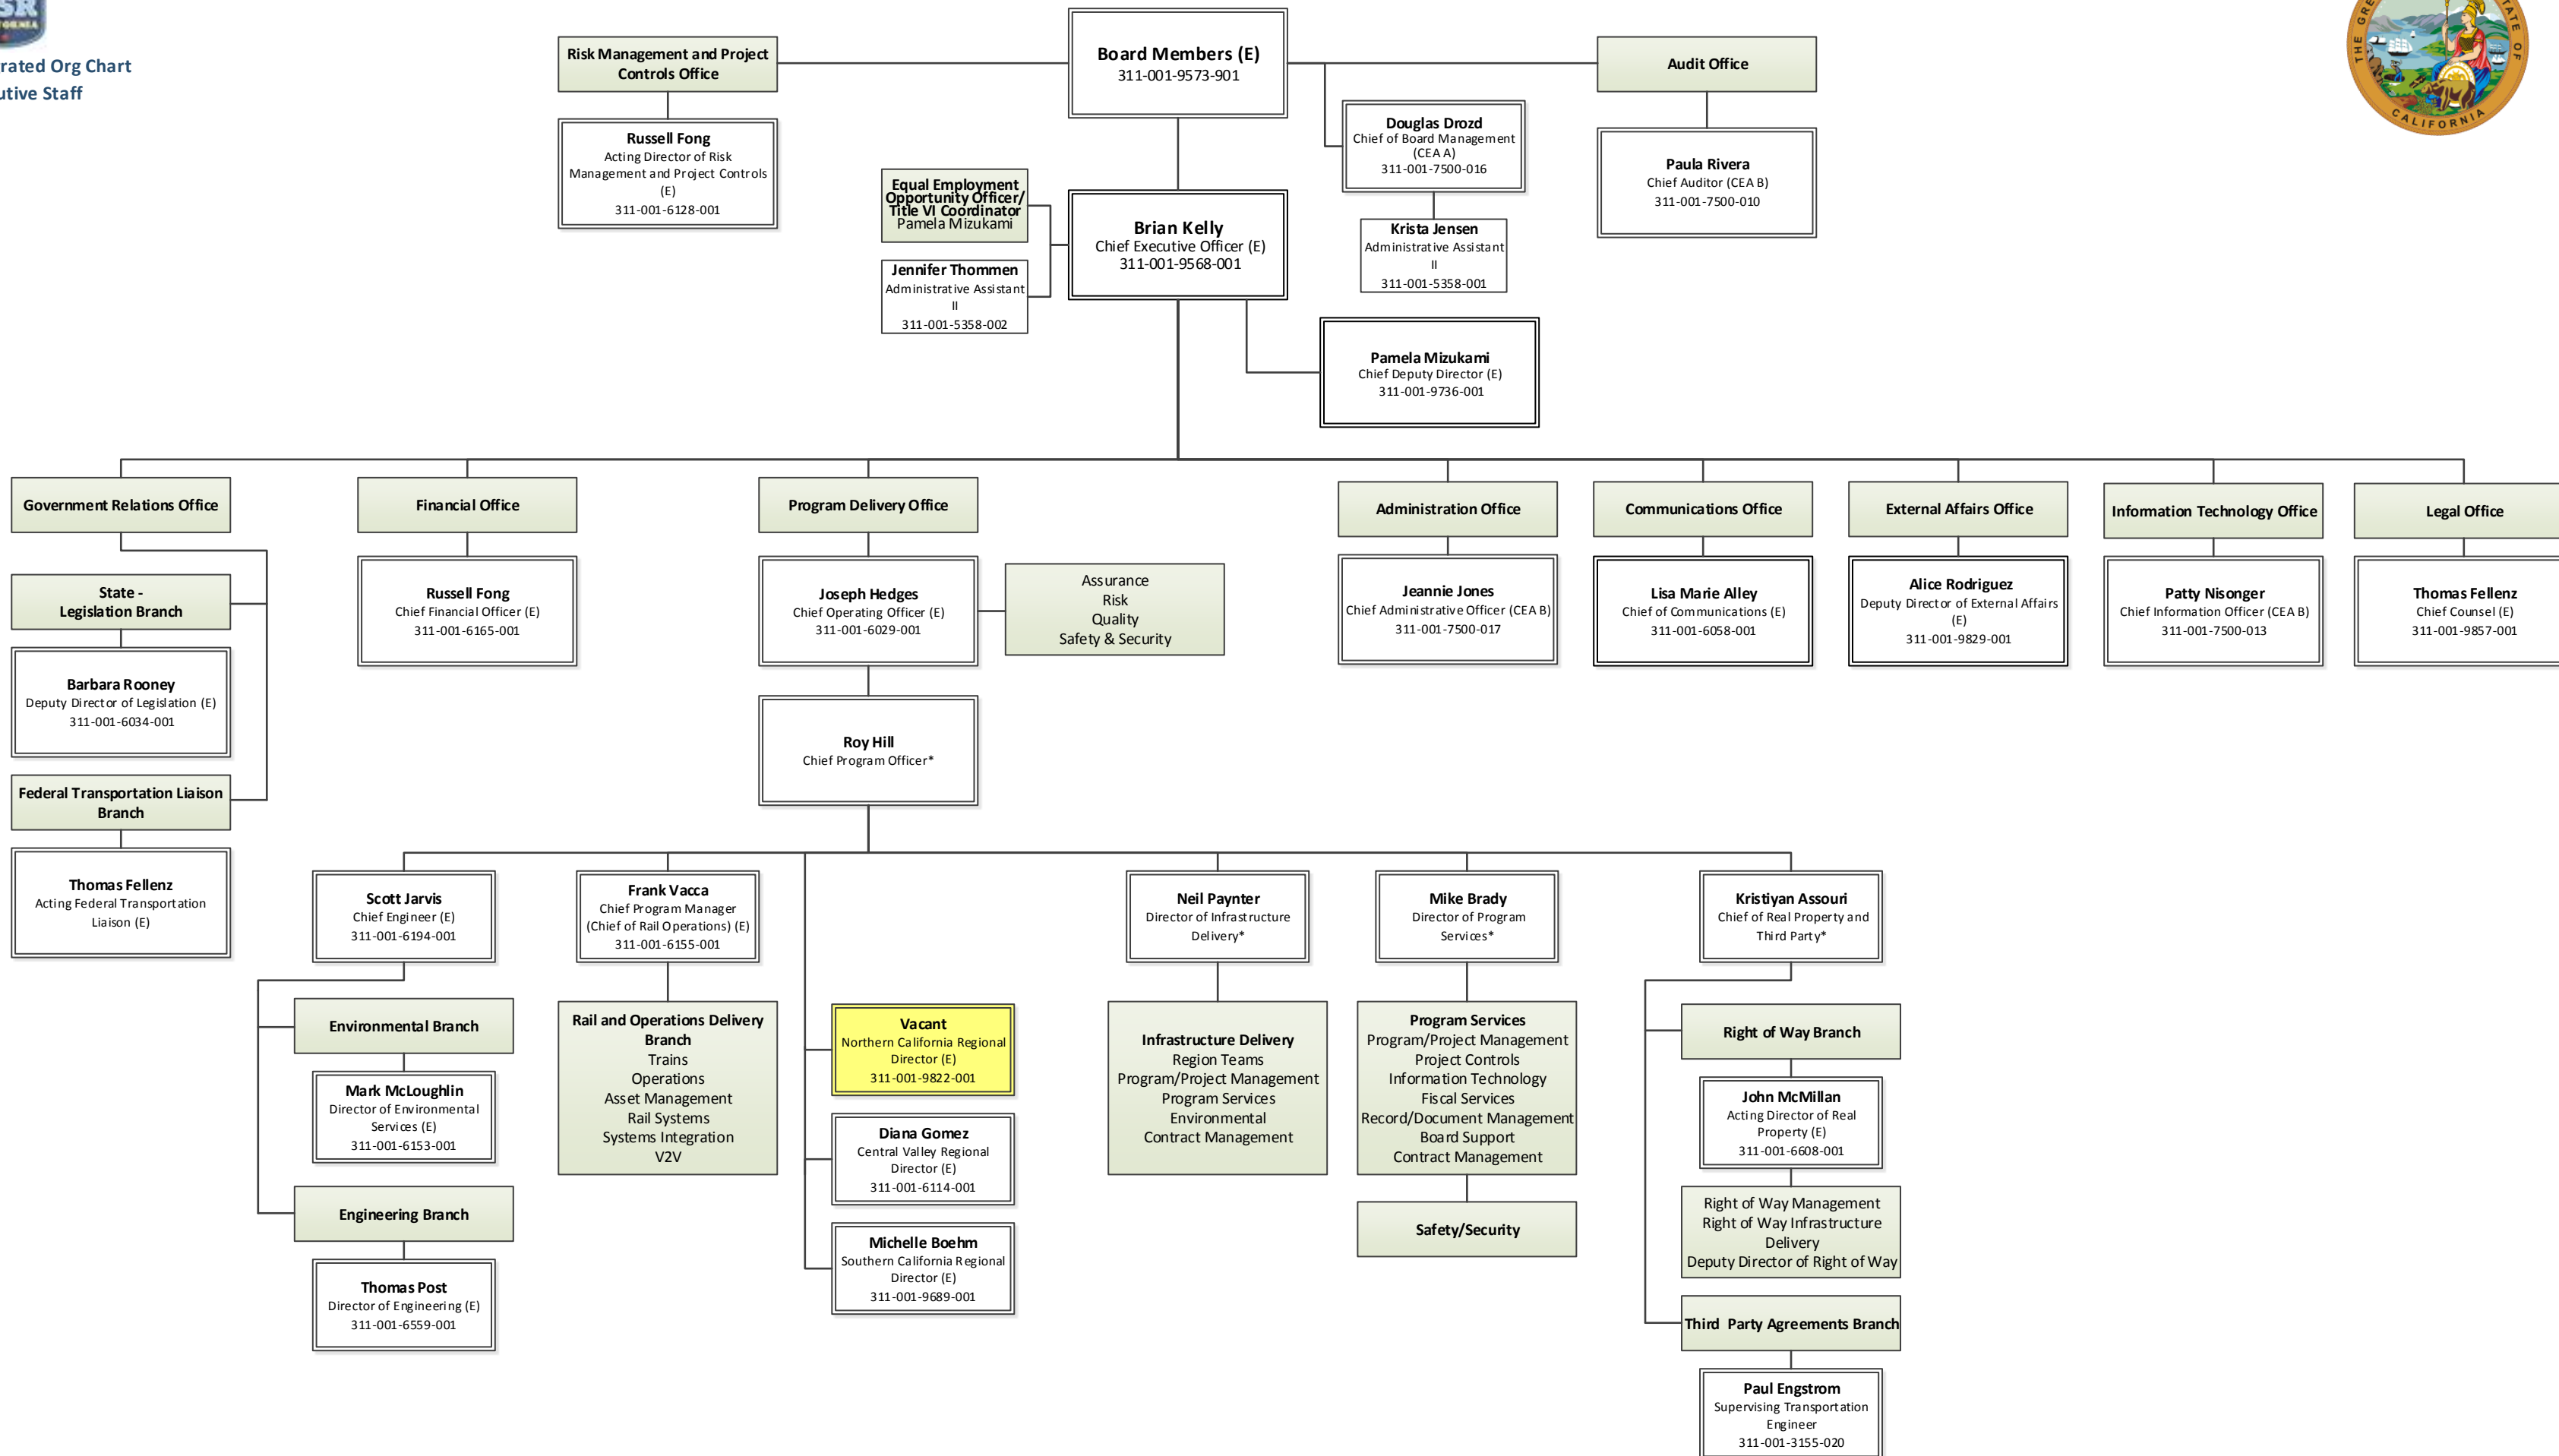

Integrated Org Chart
Executive Staff

Legend

Vacant (Yellow box)

Filled (White box)

*RDP (White box with asterisk)

HSRA Filled Positions: 190
 HSRA Vacant Positions: 36
 HSRA Total Positions: 226
 Total Blanket Positions: 26

RDP Filled Positions: 485
 RDP Vacant Positions: 123
 RDP Filled Positions: 608

Revised: 3/23/18

Approved By: _____ Date: _____